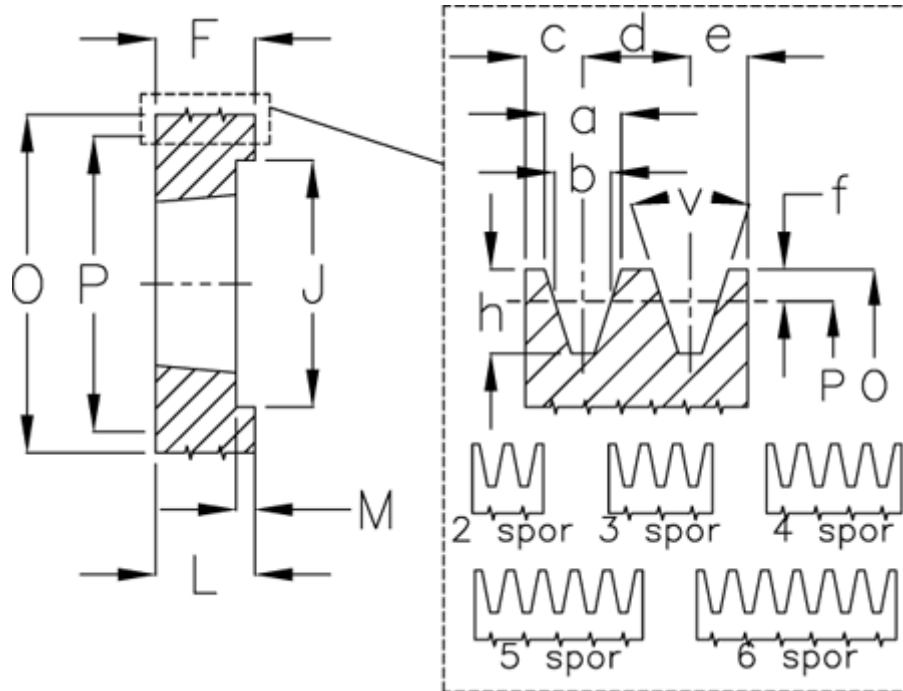

Article number: 604111020003

Description: V-belt pulley SPB 200/3 TL2517

Measures

a	= 16.3	For bush	= 2517	P	= 200
b	= 14.0	h	= 17.5	Type	= SPB
Bush ζ max	= 60	J	= 157	v	= 38 degrees
c	= 12.5	K	= -		
d	= 19	L	= 45		
e	= 12.5	m	= 18.0		
f	= 3.5	Number of ribs	= 3		
F	= 63	O	= 207.0		